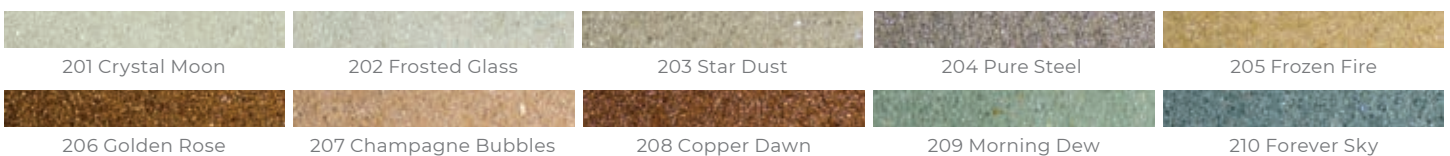

SERENE

TRADITIONAL

NATURAL

ROMANCE

GLAMOUR

MAPEI Flexcolor® 3D and Mapesil™ 3D

Ultracolor® Plus Max